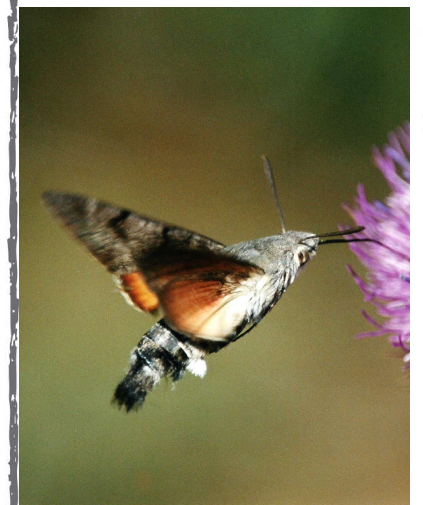

Moth Spotter

wildlife
watch

Cinnabar

Brimstone

Silver-ground carpet

Elephant hawkmoth

Silver Y

Orange underwing

Angle shades

Garden tiger

Six-spot burnet

Hummingbird hawkmoth